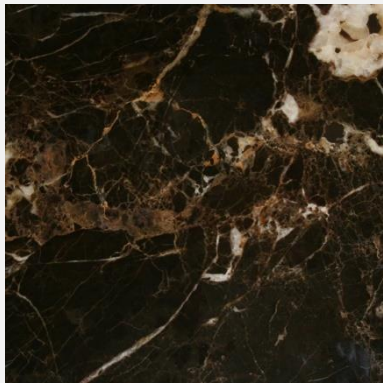

WD01
Oak Natural

WD02
Walnut Stained

PT01
Lacquer Paint

OR

MR02
Emperador Dark

OR

MR04
Bianco Carrara Venatino

THE DESIGNER