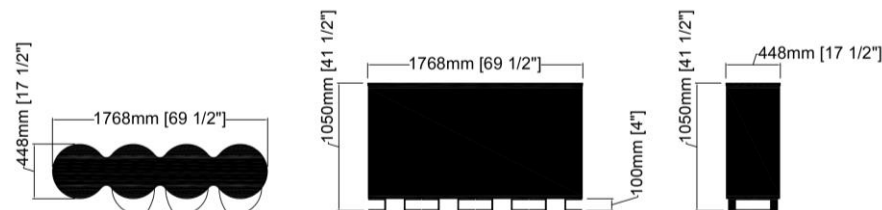

Price:

- For pricing & info contact us info@2k1m.com
- Lead time: 14 – 16 Weeks
- Unit can be customized reach out for more details

For further information check our website at www.2k1m.com

Dimensions

SILO Collection