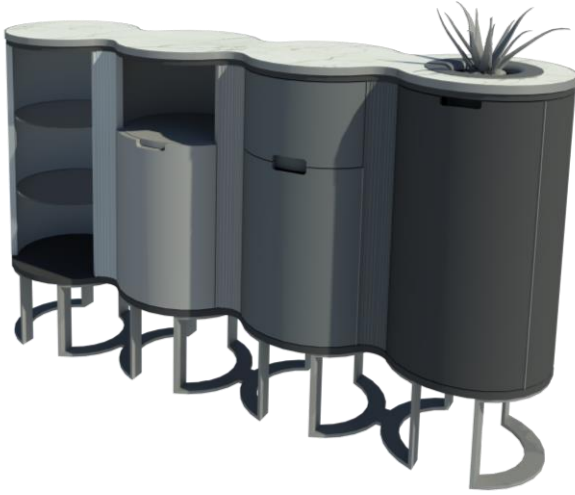

SILO – M02P High Base with Plant

Surfaces