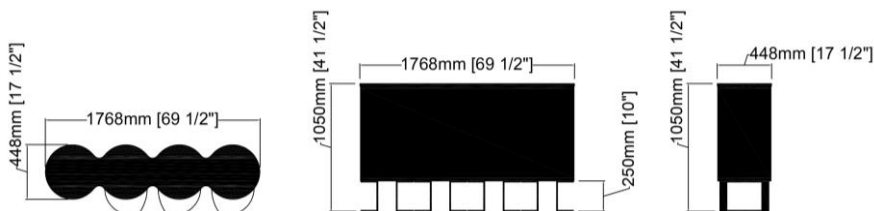

Price:

- For pricing & info contact us info@2k1m.com
- Lead time: 14 – 16 Weeks
- Unit can be customized reach out for more details

For further information check our website at www.2k1m.com

Dimensions

SILO – M02P High Base with Plant