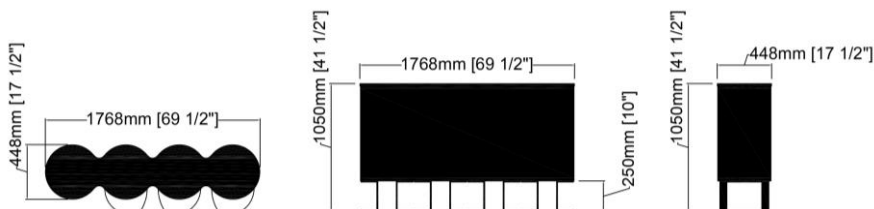

Price:

- For pricing & info contact us info@2k1m.com
- Lead time: 14 – 16 Weeks
- Unit can be customized reach out for more details

For further information check our website at www.2k1m.com

Dimensions

The Creator