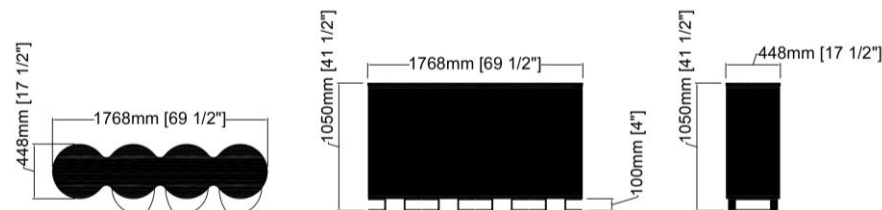

Price:

- For pricing & info contact us info@2k1m.com
- Lead time: 14 – 16 Weeks
- Unit can be customized reach out for more details

For further information check our website at www.2k1m.com

Dimensions

SILO – M02 High Base