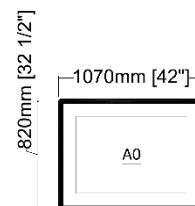

Dimensions

A2: Image size: 410mm x 510mm [16"x20"]
Mat size: 405mm x 505mm [15.5"x19.5"]

A1: Image size: 510mm x 760mm [20"x30"]
Mat size: 501mm x 755mm [19.5"x29.5"]

A0: Image size: 560mm x 810mm [22"x32"]
Mat size: 555mm x 805 mm [21.5"x31.5"]