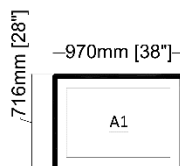

Dimensions

A2: Image size: 410mm x 510mm [16"x20"]
Mat size: 405mm x 505mm [15.5"x19.5"]

A1: Image size: 510mm x 760mm [20"x30"]
Mat size: 501mm x 755mm [19.5"x29.5"]

A0: Image size: 560mm x 810mm [22"x32"]
Mat size: 555mm x 805 mm [21.5"x31.5"]