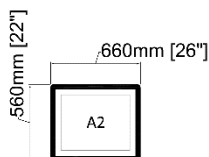

Dimensions

A2: Image size: 410mm x 510mm [16"x20"]
Mat size: 405mm x 505mm [15.5"x19.5"]

A1: Image size: 510mm x 760mm [20"x30"]
Mat size: 501mm x 755mm [19.5"x29.5"]

A0: Image size: 560mm x 810mm [22"x32"]
Mat size: 555mm x 805 mm [21.5"x31.5"]