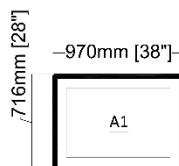

Dimensions

A2: Image size: 410mm x 510mm [16"x20"]
Mat size: 405mm x 505mm [15.5"x19.5"]

A1: Image size: 510mm x 760mm [20"x30"]
Mat size: 501mm x 755mm [19.5"x29.5"]

A0: Image size: 560mm x 810mm [22"x32"]
Mat size: 555mm x 805 mm [21.5"x31.5"]