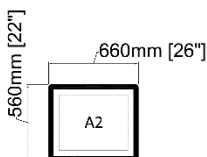

Dimensions

A2: Image size: 410mm x 510mm [16"x20"]
Mat size: 405mm x 505mm [15.5"x19.5"]

A1: Image size: 510mm x 760mm [20"x30"]
Mat size: 501mm x 755mm [19.5"x29.5"]

A0: Image size: 560mm x 810mm [22"x32"]
Mat size: 555mm x 805 mm [21.5"x31.5"]