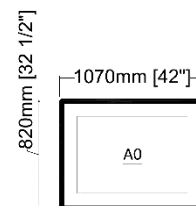

Dimensions

A2: Image size: 410mm x 510mm [16"x20"]
Mat size: 405mm x 505mm [15.5"x19.5"]

A1: Image size: 510mm x 760mm [20"x30"]
Mat size: 501mm x 755mm [19.5"x29.5"]

A0: Image size: 560mm x 810mm [22"x32"]
Mat size: 555mm x 805 mm [21.5"x31.5"]