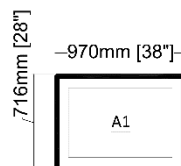

Dimensions

A2: Image size: 410mm x 510mm [16"x20"]
Mat size: 405mm x 505mm [15.5"x19.5"]

A1: Image size: 510mm x 760mm [20"x30"]
Mat size: 501mm x 755mm [19.5"x29.5"]

A0: Image size: 560mm x 810mm [22"x32"]
Mat size: 555mm x 805 mm [21.5"x31.5"]