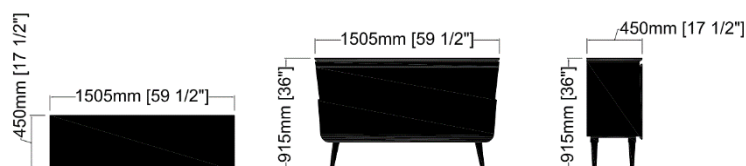

Dimensions