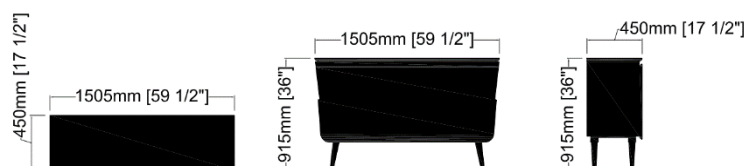

Price:

- For pricing & info contact us info@2k1m.com
- Shipping, Delivery, Installation & Taxes are extra
- Lead time: 8 – 10 Weeks
- Unit can be customized reach out for more details

Dimensions

Credenza M02