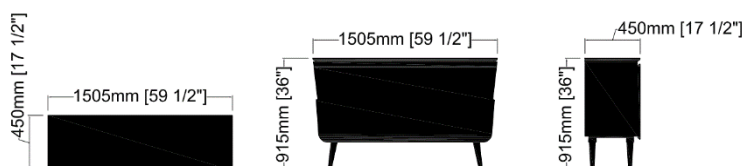

Price:

- For pricing & info contact us info@2k1m.com
- Shipping, Delivery, Installation & Taxes are extra
- Lead time: 8 – 10 Weeks
- Unit can be customized reach out for more details

Dimensions

Credenza - M05