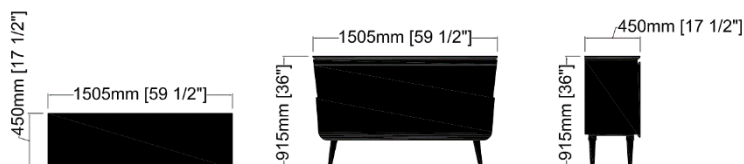

Dimensions