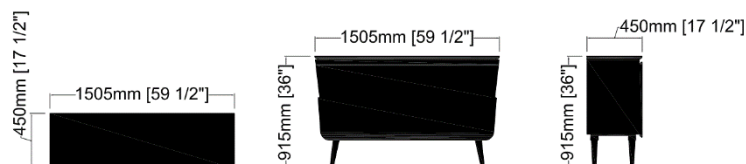

Dimensions