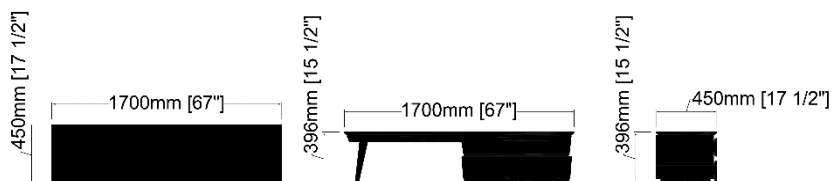

Dimensions