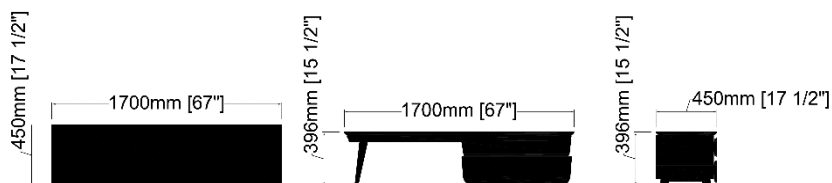

Dimensions