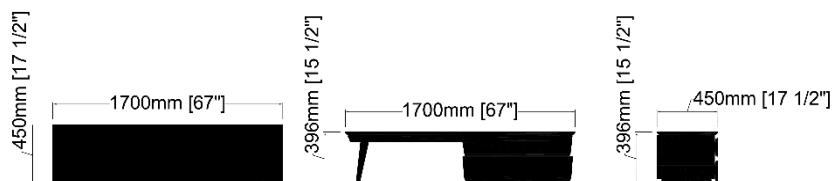

Dimensions